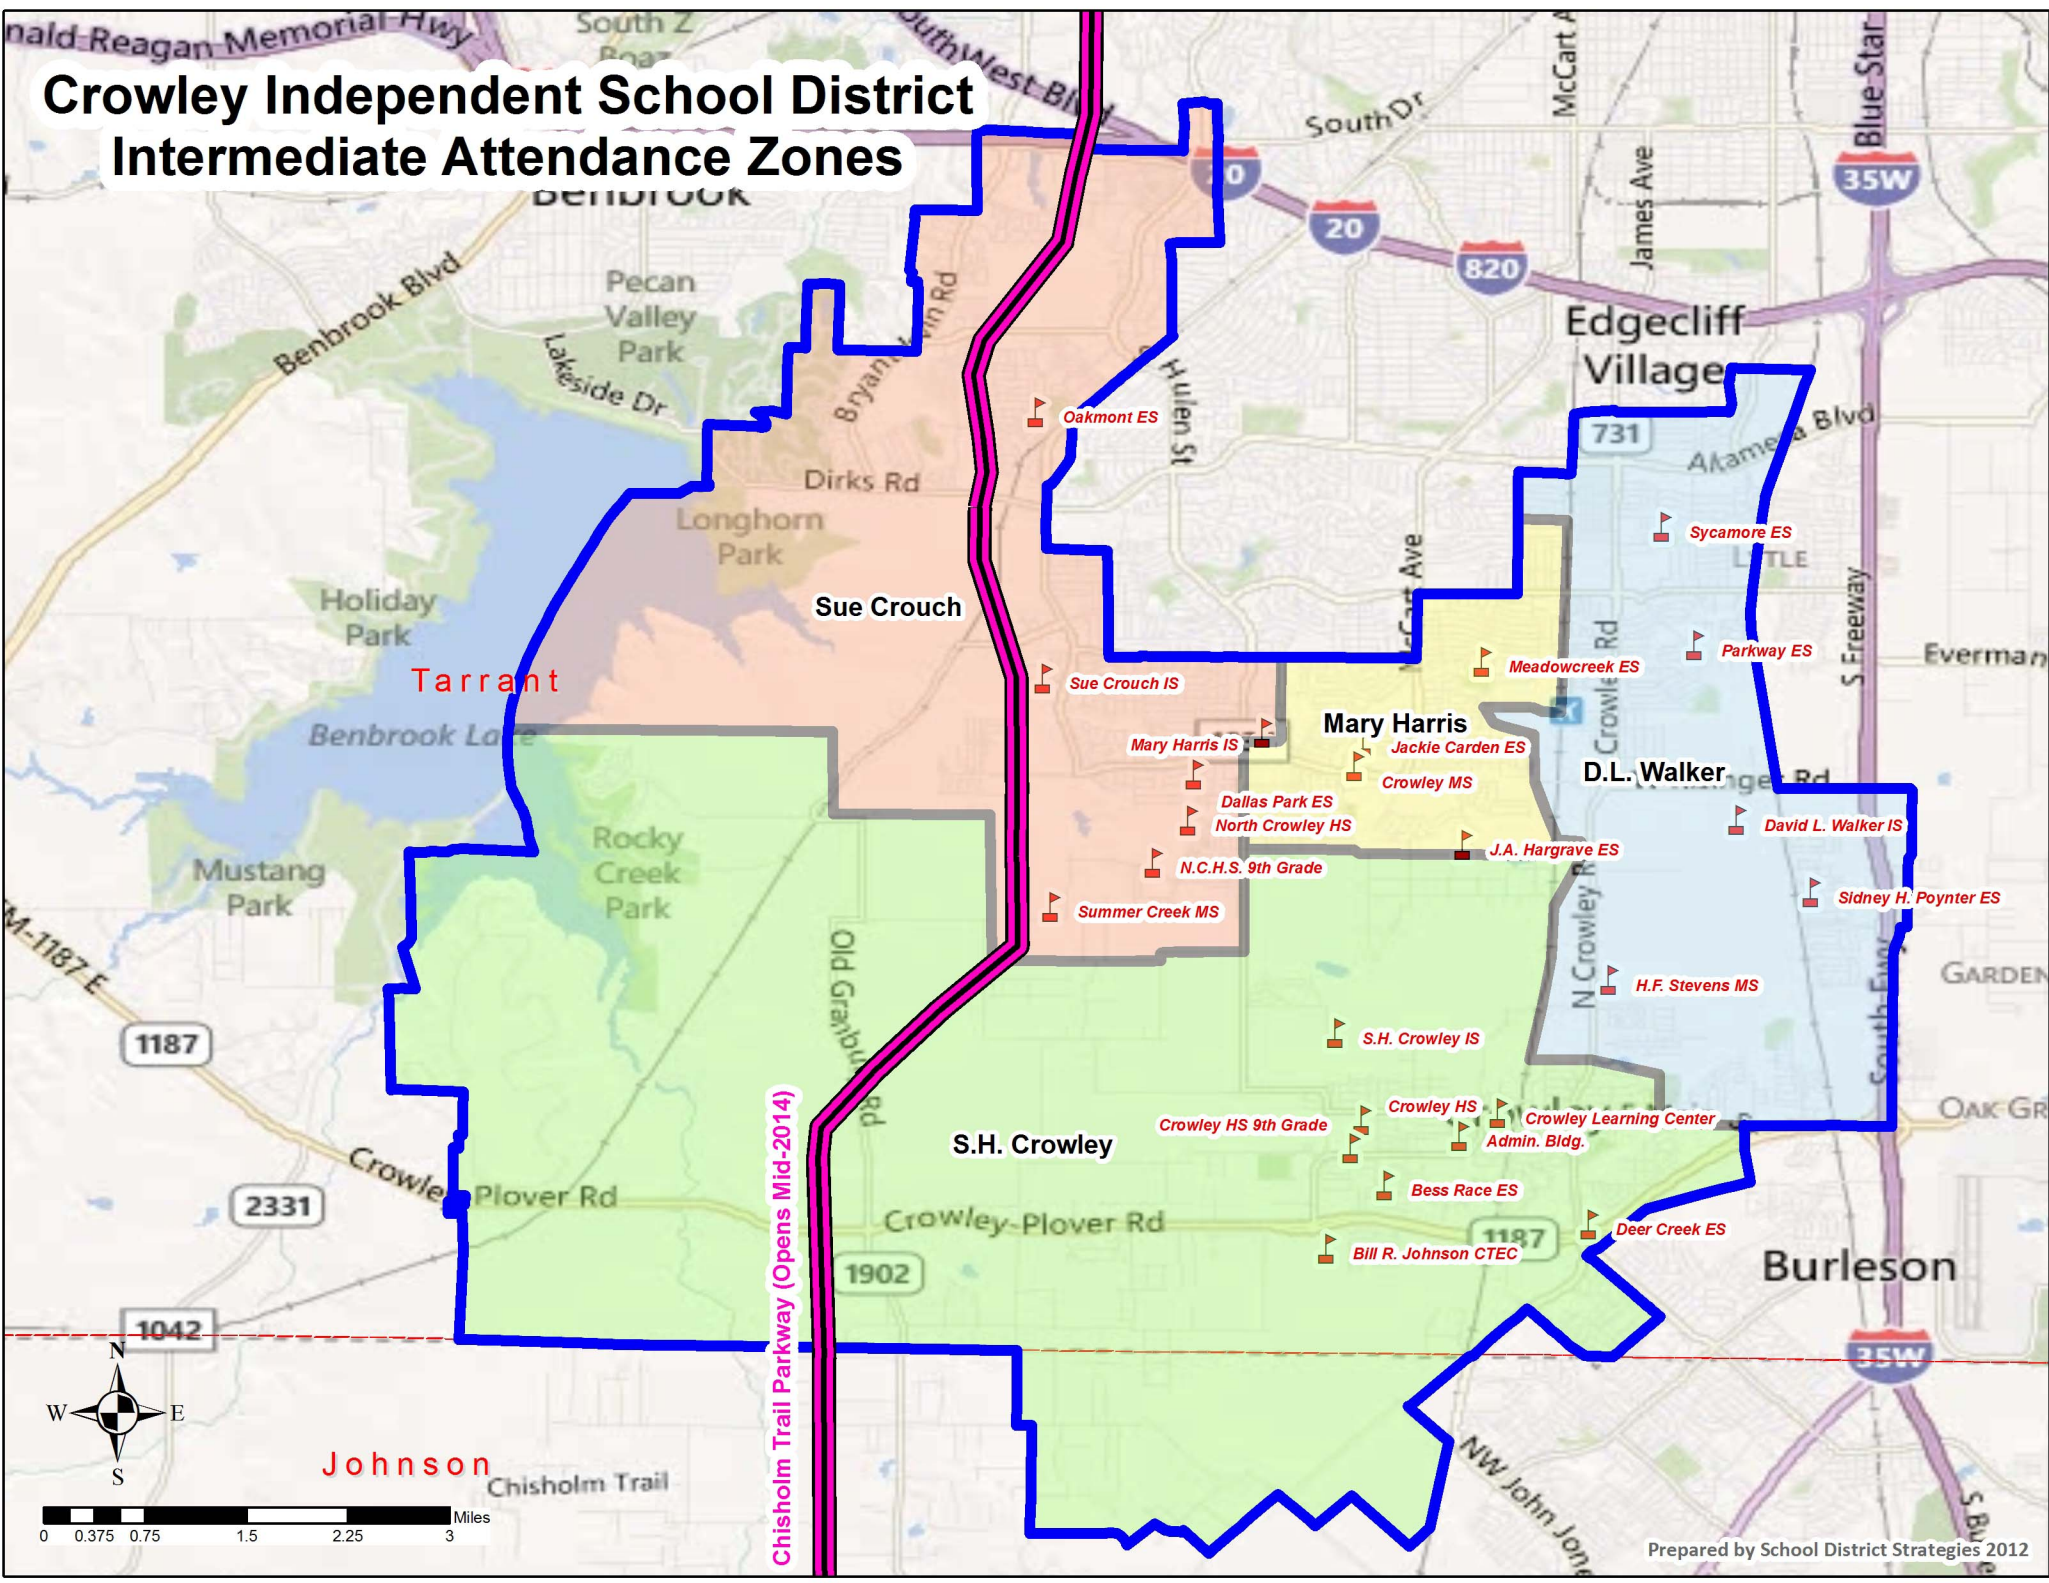

# Crowley Independent School District Intermediate Attendance Zones

Chisholm Trail Parkway (Opens Mid-2014)

Johnson